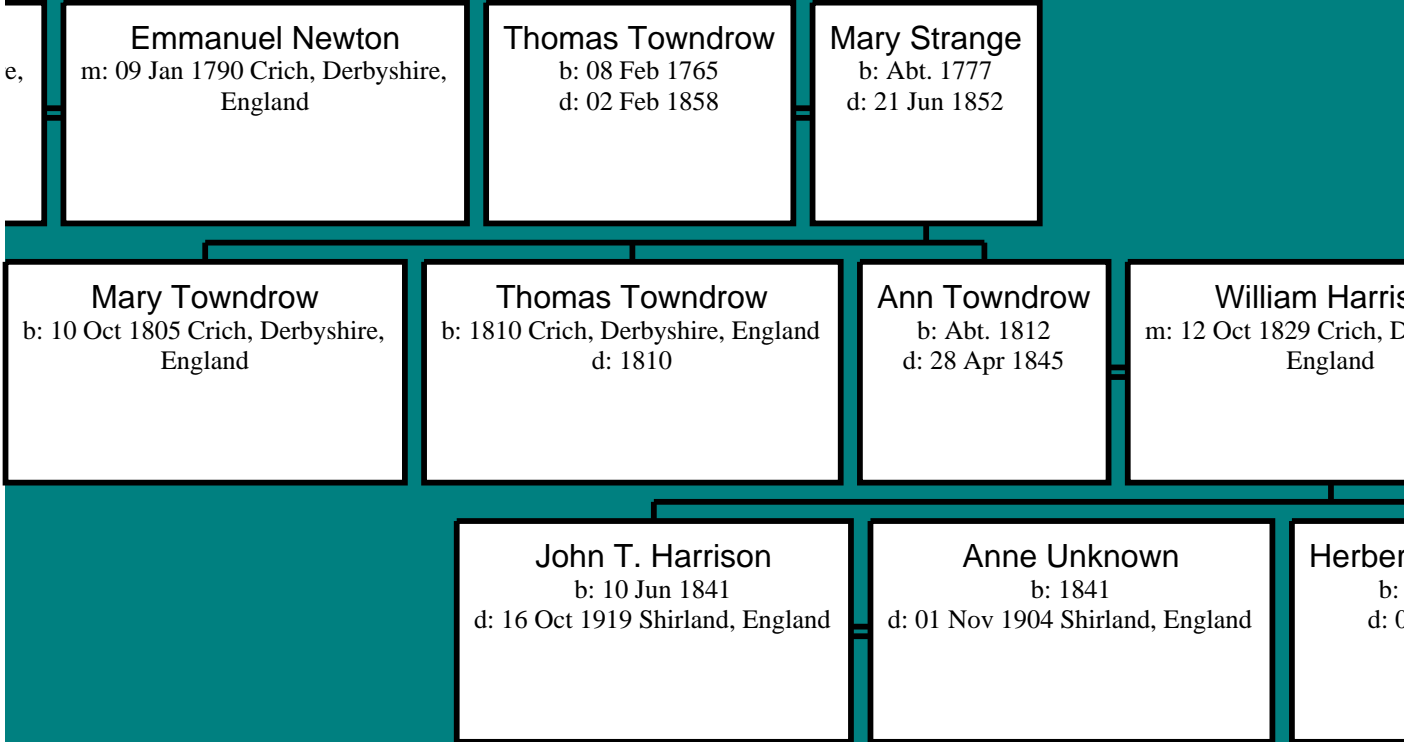

Mary Towndrow

John Wilmot
m: 26 Mar 1823 Wirksworth

Ann Towndrow
b: Abt. 1790

b:

John T. Wilmot

Elizabeth Hay

Gough

Robert H. Wilmot

Mary Wilmot

Harrison
ch, Derbyshire,
id

Hannah L. Towndrow
b: 25 May 1803 Crich, Derbyshire,
England
d: 01 Jun 1825 Crich, Derbyshire,
England

Ann Towndrow
b: 11 Nov 1804
d: 27 Mar 1828 Crich, Derbyshire,
England