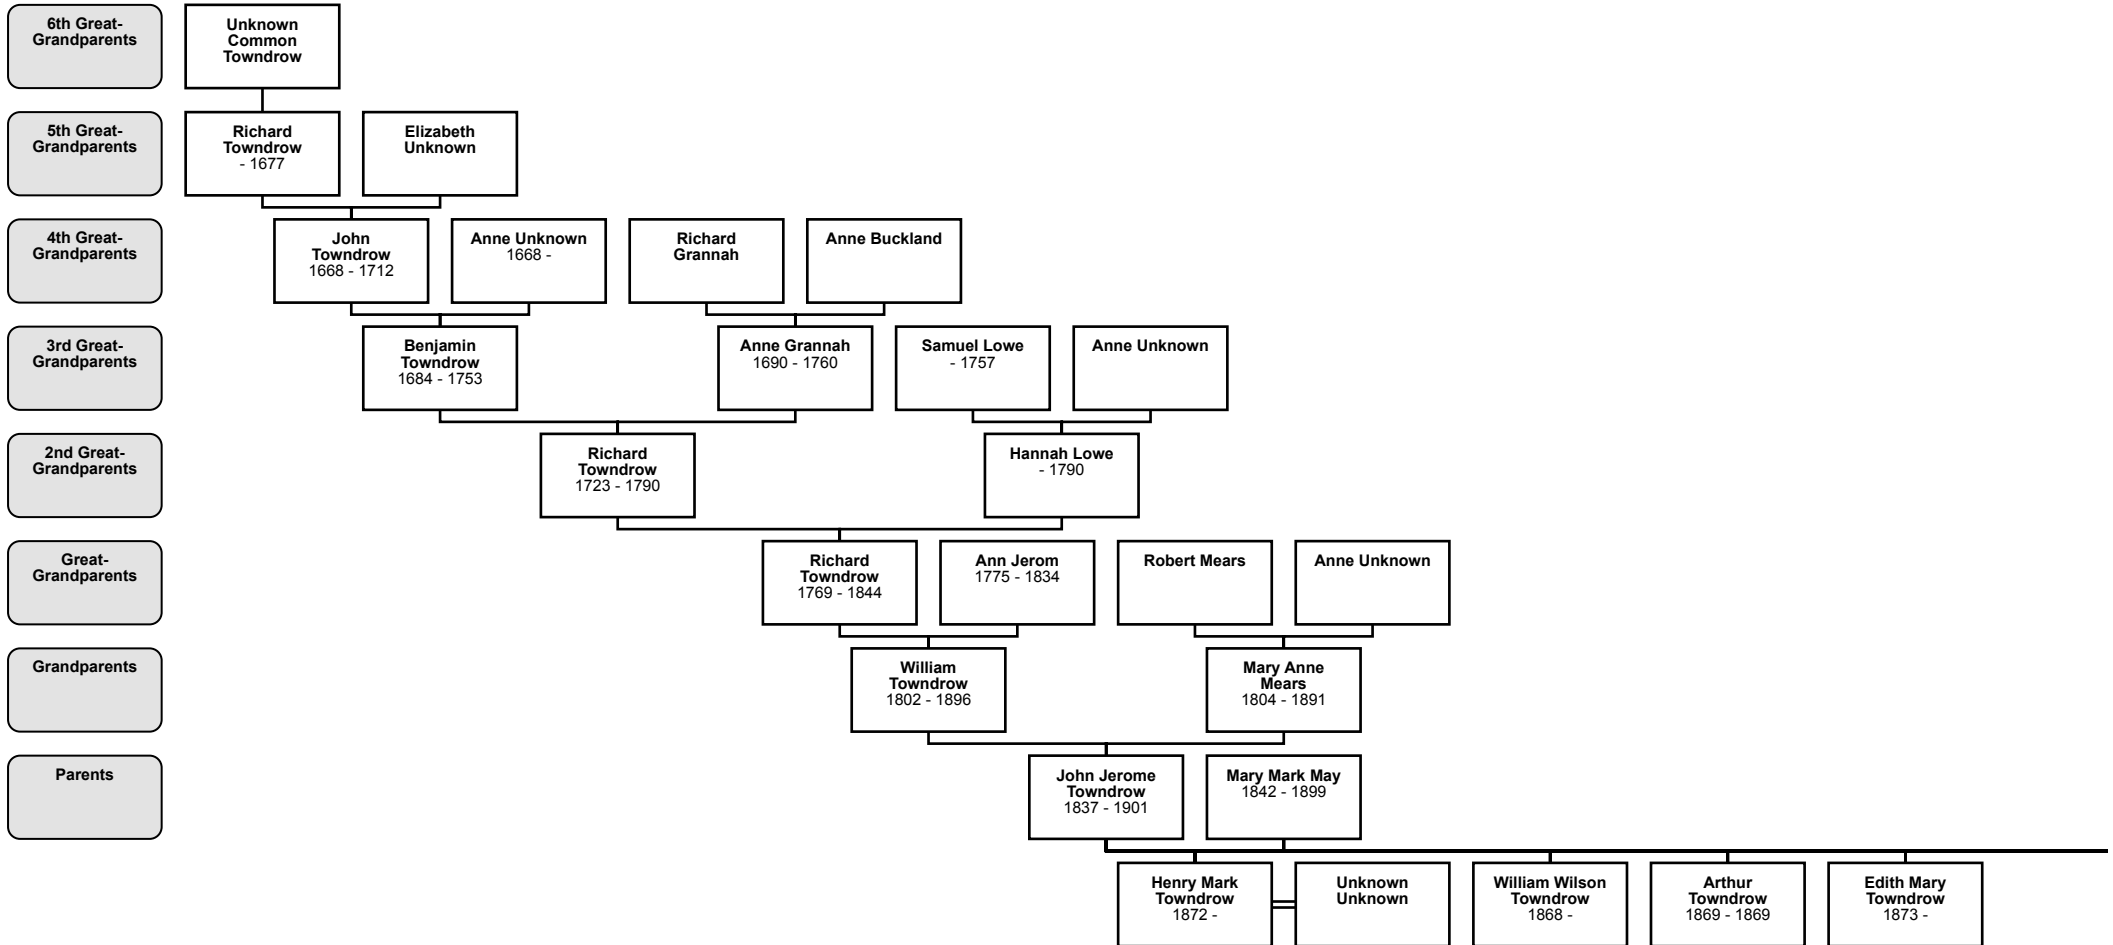

# Hourglass Chart for Henry Mark Towndrow

**Kate Annie  
Towndrow**  
1875 -

**Ernest John  
Towndrow**  
1876 - 1877